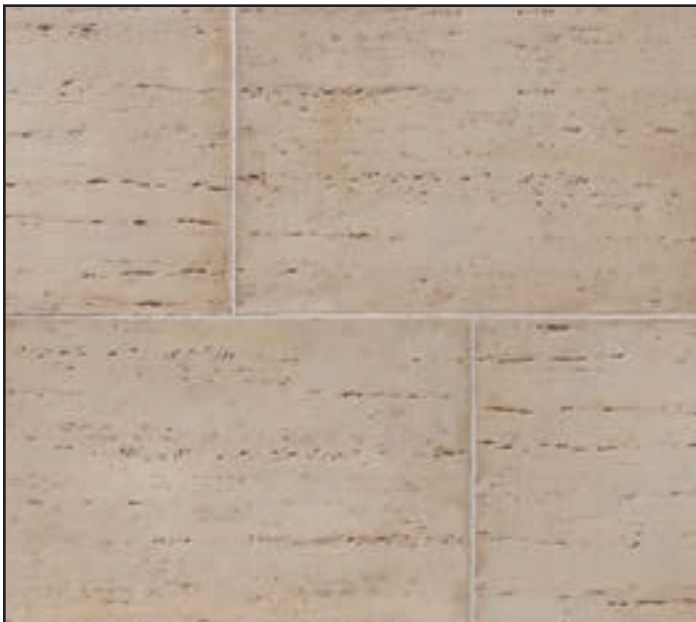

Installation Specifications

At www.CORONADO.com product specifications can be downloaded in CSI format.

Choices Specific to Colosseum Travertine

- Standard Colors:** Black Forest, Cream, Harvard Grey, Roman or Any Custom Color
- Grout Joint Width:** ¼" Grout Joint (nominal)
- Grouting Options:** Full Smooth Tooled
- Grout Joint Color:** Natural Grey, Cream, Natural Off-White or Complementary Color
- Accessories:** Corners (3" Short Return, 15" Long Return), Keystones, Trim Stones, Wall Caps, Post Caps and more. (See Accessories section of binder)

Profile Properties

- Size:** Stone size is 16" in height and 24" in length (nominal). Contact Coronado for additional sizing.
- Thickness:** 1" (nominal)
- Weight:** 7 to 10 lbs. per square foot.
- Packaging:** Product sold by the piece.

¼" Full Smooth Tooled Grout Joint (nominal)

COLOSSEUM TRAVERTINE

COLOR: ROMAN

¼" Full Smooth Tooled Grout Joint (nominal)

COLOSSEUM TRAVERTINE

COLOR: BLACK FOREST